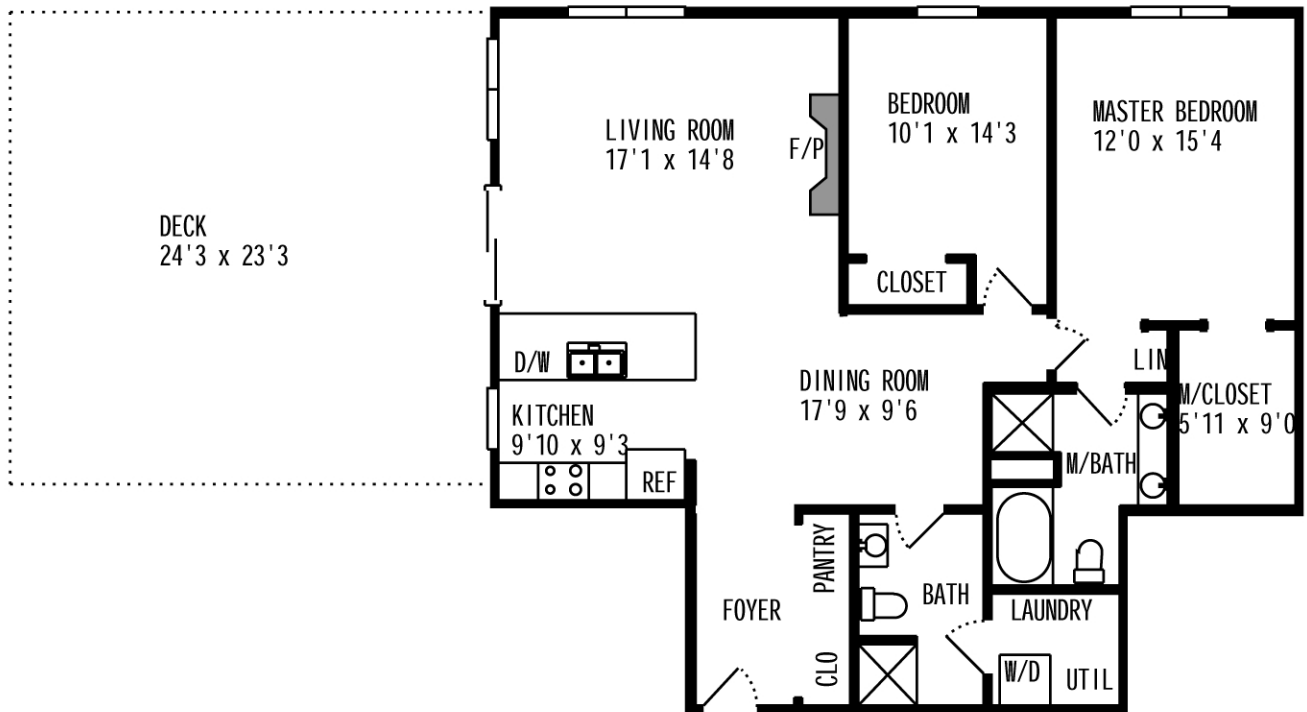

FLOOR PLAN

Property Address:
2860 N Orchard Unit 503
Chicago, IL 60657

Approximate interior square footage on page: 1130 sf Approximate measured square footage on page: 1694 sf

ILLUSTRATION FOR IDENTIFICATION PURPOSES ONLY - NOT TO SCALE